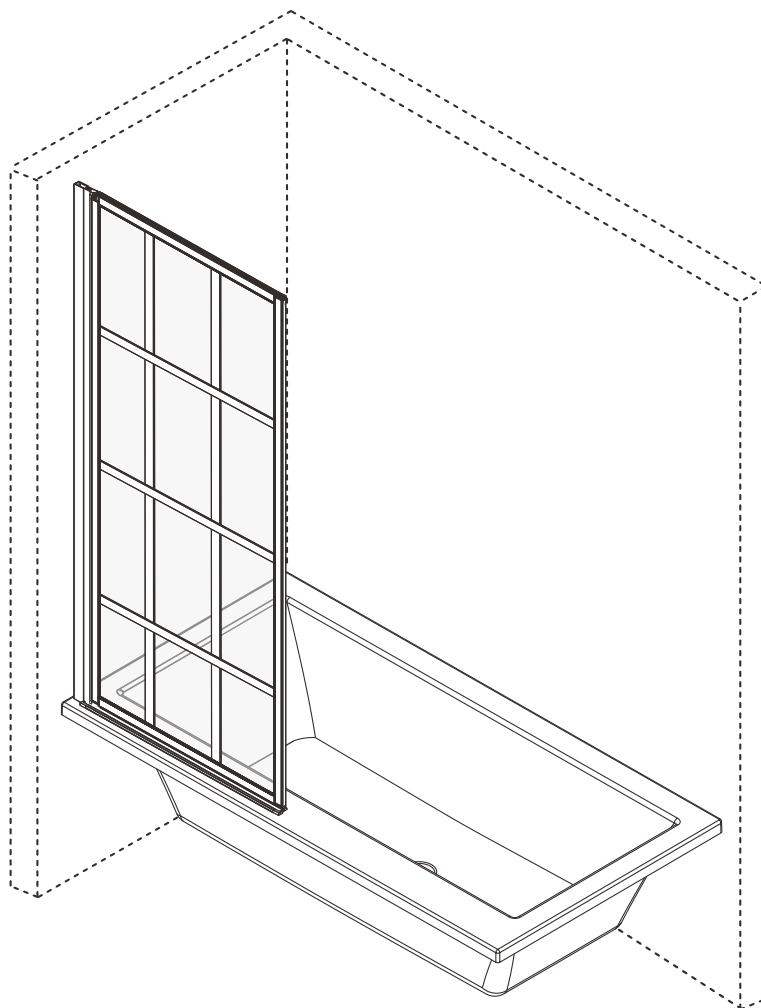

BeBa_26078 & BeBa_26774

The micro protective layer formed during its application will make the water bead along the glass for easy maintenance.

We recommend cleaning the door with the squeegee after each use.

THE MAINTENANCE OF YOUR SHOWER

Never use of powder or scouring pads. Simply clean the door with a solution of water and vinegar, 1 to 5. You can use a mild detergent but never use ammoniac, it could damage the glass surface.

The instructions shown in the manual is for the installation of the left door.

INSTALLATION MANUAL

IMPORTANT

- Thoroughly inspect your product before proceeding with the installation.
- The warranty will be void if the product is installed with a conspicuous defect.
- Before commencing drilling please check that no pipes or cables can be damaged.

CAUTION

- To prevent leaks, silicone must be applied on the outside of the shower and not on the inside!
- Read all instructions carefully before starting the installation.
- Save this manual for future reference.