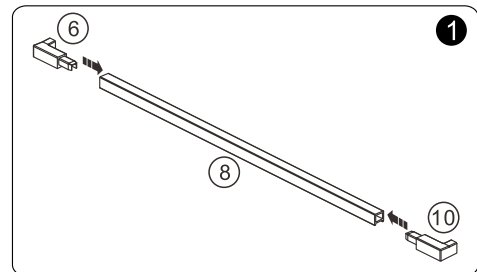

CONTINUED

A 06