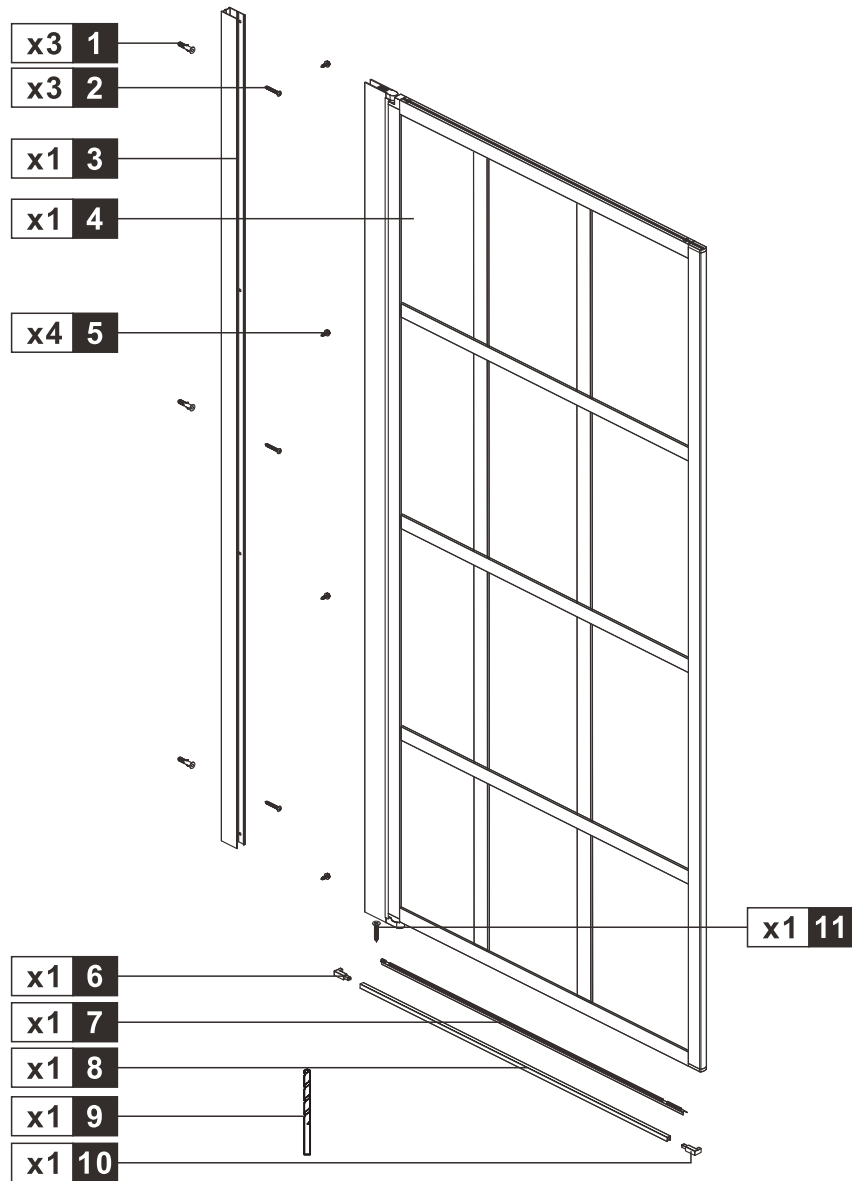

PARTS LIST

NO	Qty	Description	NO	Qty	Description
1	3	Wall plug	7	1	Bottom gasket
2	3	Screw ST4*30	8	1	Bottom threshold
3	1	Wall profile	9	1	Drill bit
4	1	Glass panel	10	1	Threshold cover R
5	4	Installation screw ST4*12	11	1	Pivot screw ST3.5*20
6	1	Threshold cover L